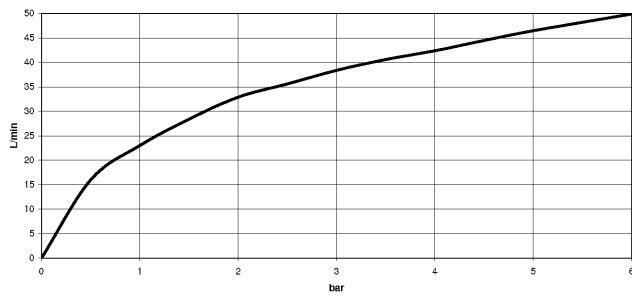

Angle valve - Chrome

22 901 979

- rosette Ø 55 mm
- hose covering 200mm, for shortening
- WRAS 2205004

| | | |
|--|-------------------------------|---------------|
|  | Chrome | 22 901 979-00 |
|  | Brushed Platinum | 22 901 979-06 |
|  | Platinum | 22 901 979-08 |
|  | Durabress (23kt Gold) | 22 901 979-09 |
|  | Dark Chrome | 22 901 979-19 |
|  | Brushed Durabress (23kt Gold) | 22 901 979-28 |
|  | Matte Black | 22 901 979-33 |
|  | Brushed Champagne (22kt Gold) | 22 901 979-46 |
|  | Champagne (22kt Gold) | 22 901 979-47 |
|  | Brushed Chrome | 22 901 979-93 |
|  | Brushed Dark Platinum | 22 901 979-99 |

Angle valve - Chrome

22 901 979

mm [inches]

Flow rate chart

Certificates

WRAS_2205004.

Angle valve - Chrome

22 901 979