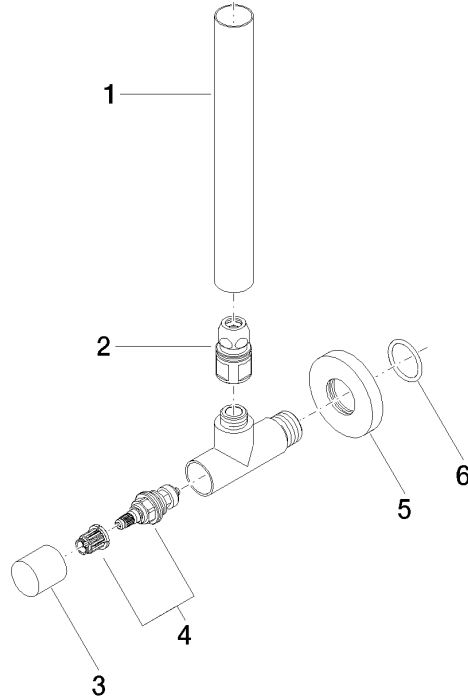

Angle valve - Chrome

22 901 979

- rosette Ø 55 mm
- hose covering 200mm, for shortening
- WRAS 2205004

| | | |
|--|-------------------------------|---------------|
|  | Chrome | 22 901 979-00 |
|  | Brushed Platinum | 22 901 979-06 |
|  | Platinum | 22 901 979-08 |
|  | Durabress (23kt Gold) | 22 901 979-09 |
|  | Dark Chrome | 22 901 979-19 |
|  | Brushed Durabress (23kt Gold) | 22 901 979-28 |
|  | Matte Black | 22 901 979-33 |
|  | Brushed Champagne (22kt Gold) | 22 901 979-46 |
|  | Champagne (22kt Gold) | 22 901 979-47 |
|  | Brushed Chrome | 22 901 979-93 |
|  | Brushed Dark Platinum | 22 901 979-99 |

Angle valve - Chrome

22 901 979

mm [inches]

Flow rate chart

Certificates

WRAS_2205004.

Angle valve - Chrome

22 901 979

Parts for other finishes can be found here: [Brushed](#)
[Platinum](#)

Spare parts list

| No. | Item Number | Name | Quantity used | Delivery time |
|-----|--------------------|----------------|---------------|---------------|
| 1 | 09 28 22 020-00 | pipe | 1 | 10 |
| 2 | 90 24 03 276 00 90 | conversion kit | 1 | 2 |
| 3 | 09 20 22 001-00 | handle | 1 | 10 |
| 4 | 90 90 03 006 00 90 | top | 1 | 2 |
| 5 | 09 27 22 015-00 | rosette | 1 | 10 |
| 6 | 09 14 10 093 90 | seal | 1 | 2 |