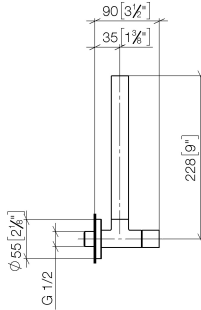

Angle valve - Chrome

22 901 979

- rosette Ø 55 mm
- hose covering 200mm, for shortening
- WRAS 2205004

| | | |
|--|-------------------------------|---------------|
|  | Chrome | 22 901 979-00 |
|  | Brushed Platinum | 22 901 979-06 |
|  | Platinum | 22 901 979-08 |
|  | Durabress (23kt Gold) | 22 901 979-09 |
|  | Dark Chrome | 22 901 979-19 |
|  | Brushed Durabress (23kt Gold) | 22 901 979-28 |
|  | Matte Black | 22 901 979-33 |
|  | Brushed Champagne (22kt Gold) | 22 901 979-46 |
|  | Champagne (22kt Gold) | 22 901 979-47 |
|  | Brushed Chrome | 22 901 979-93 |
|  | Brushed Dark Platinum | 22 901 979-99 |

Angle valve - Chrome

22 901 979

mm [inches]

Flow rate chart

Certificates

WRAS_2205004.

Angle valve - Chrome

22 901 979

Parts for other finishes can be found here: [Brushed](#)
[Platinum](#)

Spare parts list

| No. | Item Number | Name | Quantity used | Delivery time |
|-----|--------------------|----------------|---------------|---------------|
| 1 | 09 28 22 020-00 | pipe | 1 | 10 |
| 2 | 90 24 03 276 00 90 | conversion kit | 1 | 2 |
| 3 | 09 20 22 001-00 | handle | 1 | 10 |
| 4 | 90 90 03 006 00 90 | top | 1 | 2 |
| 5 | 09 27 22 015-00 | rosette | 1 | 10 |
| 6 | 09 14 10 093 90 | seal | 1 | 2 |